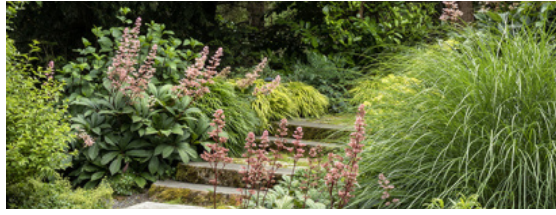

Monrovia's 2nd Annual Inspired Garden Design Awards