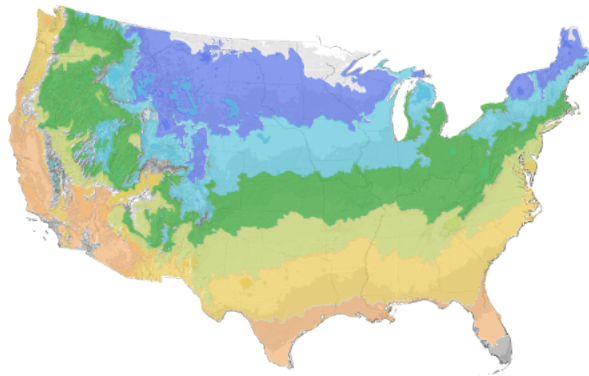

4-9

Good to grow! **8**
[Change Location](#)

Find In Store

OVERVIEW

DESCRIPTION

This tidy, mounded, easy-care plant will be covered with fuchsia-red flowers with a yellow eye. Provides continuous vibrant color, blooming late spring and continuing through summer and into fall. A tough, drought-tolerant groundcover or rock garden accent. Thrives in container plantings, spilling gently over the edges. Evergreen in mild winter climates.

LIGHT

Full sun

WATERING

Once established, water if very dry.

BLOOMS

Late spring into fall

MATURE SIZE

Quickly reaches 3 in. tall, spreading 12 to 18 in. wide.

DETAILS

STYLE

CARE

Your USDA Cold Hardiness Zone: **8**

Good to grow!
[Change Location](#)