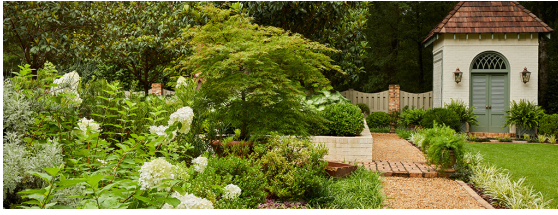

Be Inspired

Design School: How to Create a Romantic Garden